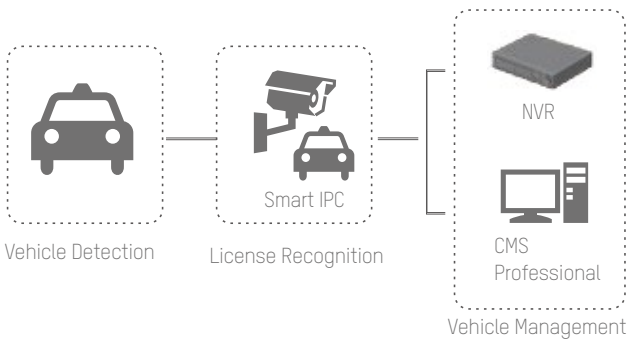

**DarkFighter Cameras:** from 36x IR PTZ to outdoor bullet, our full range of Darkfighter cameras allows to see clearly what goes on in these locations.

**PanoVu Multi-imagers Cameras:** four or eight Darkfighter imagers provide 16MP or 8MP panoramic view, and a 23x 2MP PTZ camera for detailed capturing.

**4K Ultra HD Cameras:** we have a full range of 4K products to meet highest definition requirement.

## Public Parking

We have a complete product solution for monitoring very large areas and detecting suspicious targets, even in dim light conditions. Additionally, our CMS platform and LED indicators manage and display the availability of public parking spaces.

- **PanoVu Panoramic Camera:** Four innovative Darkfighter imagers can deliver a panoramic view with ultra-low-light vision, effectively covering entire parking areas.
- **ANPR Camera:** These cameras support HD video, are weather-proof, and provide ultra-low-light vision and barrier linkage.