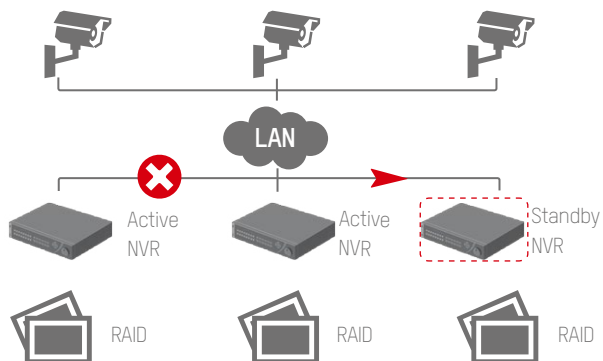

1. **Data Safety**
   RAID & N+1 Failover
2. **Single-spot storage backup:** Multi-RAID supported by embedded NVR and Storage Server
   - **Multi-spot storage backup:** When any active NVR is out of service, the standby NVR can take over recording automatically