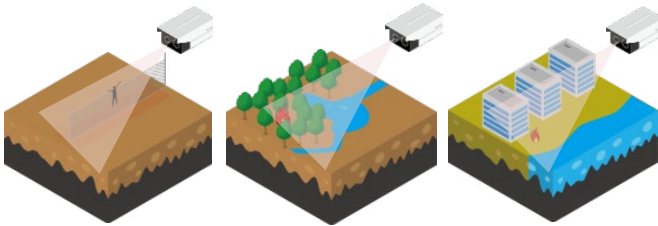

From sea side to deserted area, City's border is often vulnerable to illegal immigration, smuggling or other criminal activities. Our thermal camera and Laser PT positioner can detect faraway intrusion for carrying out pro-active operations.

- **Dual-lens Thermal Cameras:** one thermal imaging lens for long range detection, one Darkfighter visual imaging lens for detailed footage recording.
- **Laser PT Positioner:** Full HD Video quality, 36x optical zooming and up to 1km long detection range with laser light.