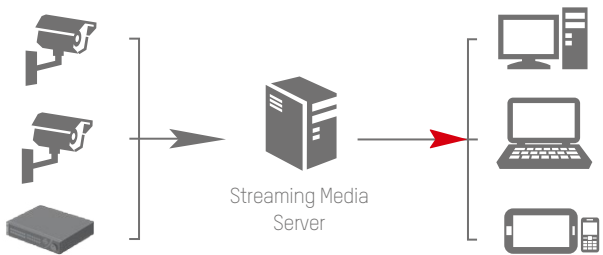

1. **Transmission Optimization**
   Streaming Media Server
2. Streaming Media Server enable multiple users to live view or playback the same camera with only one channel bandwidth transmission;
   - 1 Streaming Media Server supports up to 200 x 2Mbps video data streaming and up to 200 channels.

Analytic Reporting