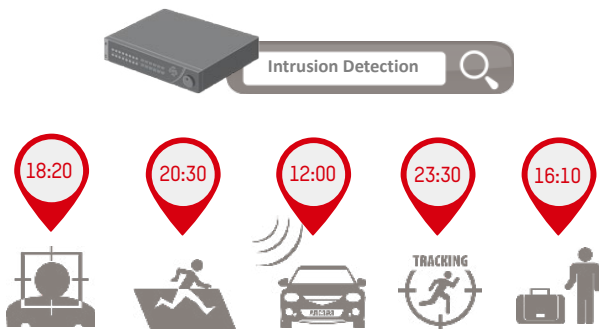

1. **Large Data Management**
   Smart Search
2. Fully compatible with Smart IP Cameras
   - Easy and quick event search for snapshots and video recording
   - Plays back the target event footage at standard speed and can fast-forward (up to 16x)
   - Unrelated video can be skipped during playback