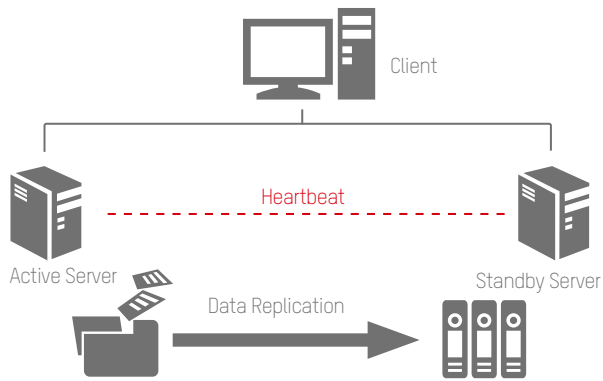

- **Embedded NVR:** We have the richest embedded network recorder product line – from 4 channels to 256 channels – for every level of need
- **Video Management Platform:** CMS Professional Video Platform is the CCTV system core that manages, views, plays back, and controls all the daily operations among all devices
- **Network Storage Server:** A must-have product line for total secure data storage
- **Monitor Display System:** From standalone monitors to large TV walls, Hikvision has it all

Storage Server

Modularized design and hot plugging for easy maintenance

Double controller & power module for data safety

Supports CVR mode for better return on investment

LAN

Decoder

Video Wall Controller

TV Wall

- Data Safety**  
**Server Redundancy Design**
- Active & standby servers
  - "Heartbeat" function automatically backs up users' information if one server is interrupted
  - Ensures users' live view and playback in case of failover