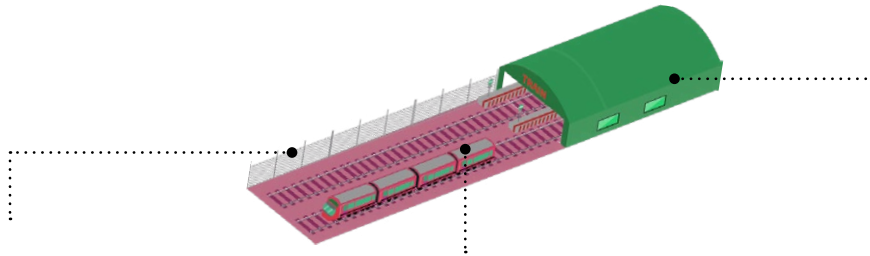

Perimeter Protection
Dual-lens Thermal Cameras