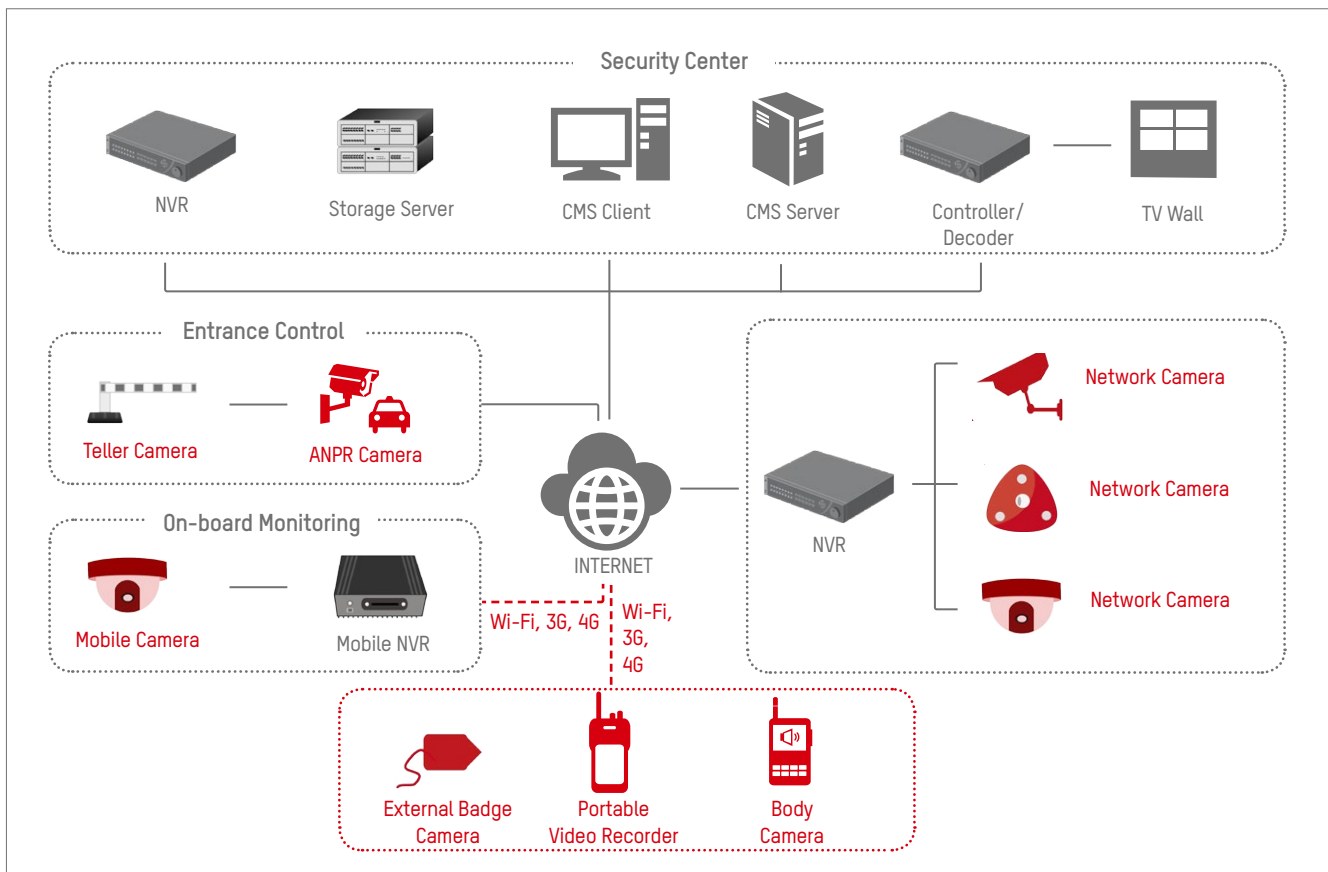

### TOWN SQUARE

Various type of PanoVu multi-imagers cameras to meet different requirements of city surveillance.

### WATER GUARDING

Compact size HD camera with stainless steel housing protection to prevent sea salt erosion.

### RAIL TRANSIT & STATIONS

Rail-dedicated on-board recorder and cameras.

### PERIMETER MONITORING

Dual-lens thermal system and Laser PT system for long range detection and monitoring.