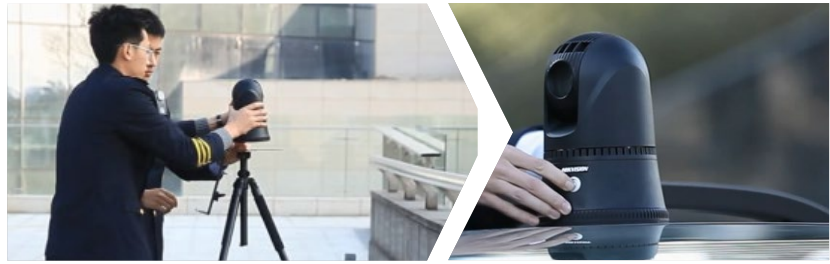

Magnetic or Tripod Mount

Built-in Battery with Extended Life

Easy Wi-Fi Connection for Operation