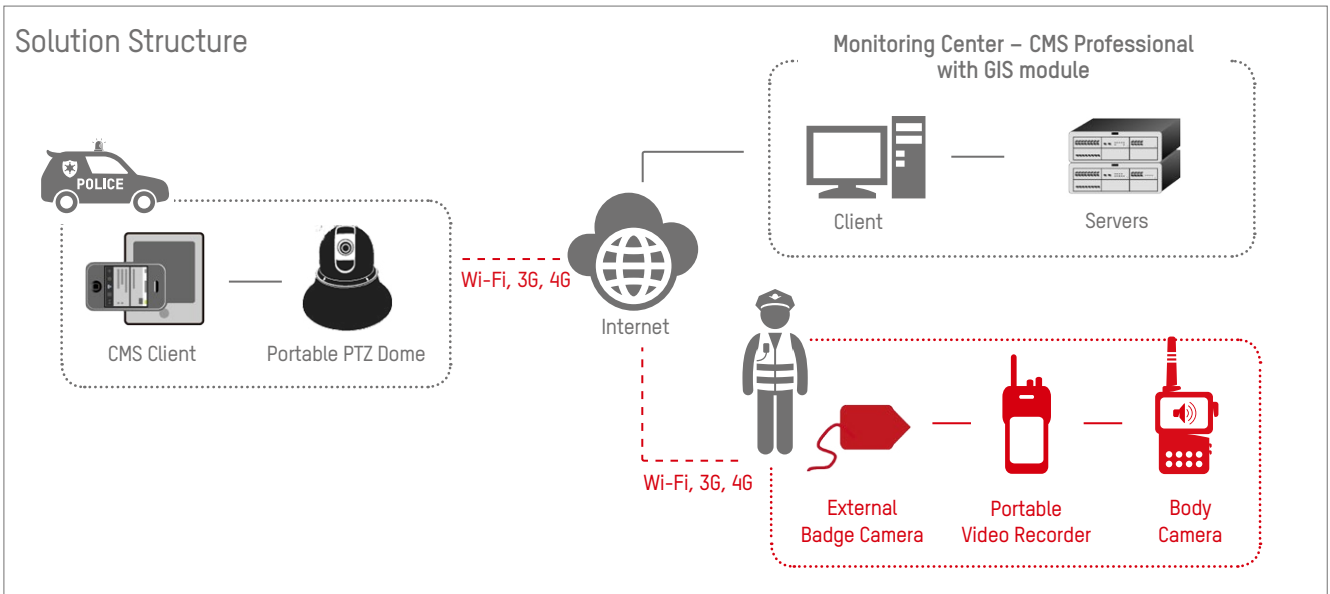

Solution Structure