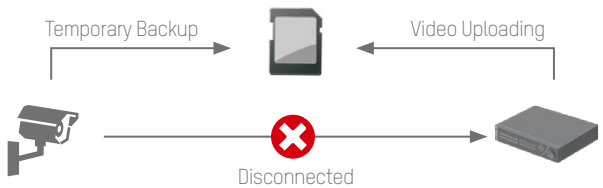

1. **Data Safety**
   Auto Network Recovery (ANR)
2. Auto backup if network connection is interrupted
   - Data moves from SD card to back-end device while network connection is restored
   - We recommended using brand Micro SD card for ANR storage