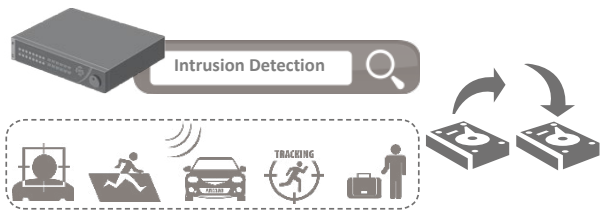

1. **Large Data Management**
   Smart Backup
2. Supports event footage backup
   - Saves maximum storage space