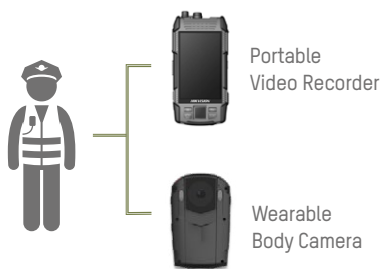

## Mobile Enforcement Solutions - Typical application

Incident Occurs

Forensic Capture

Post-Event Investigation

Instant Communication

Wearable devices capture incidents promptly for forensic evidence or establish communication with security centers for post-event handling.