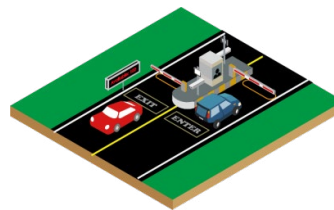

* The exact functionalities may vary based on local strategy and product development.

ANPR System

- Auto License Plate Comparison
- B/W List Filtering
- Alarm Triggering
- Result Query
- Result Export
- Auto Network Recovery (ANR)
- ANPR Remote Configuration
- Lot Availability Display
- Manual LPR Correction
- Customizable Message Display
- Overtime Alarming